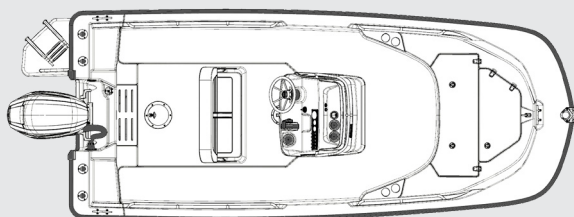

2019 MODEL YEAR

150 MONTAUK

2019 SPECIFICATIONS

- > L.O.A.: 15' 5" (4.70 m)
- > Beam: 6' 6" (1.98 m)
- > Draft (boat only): 9" (0.23 m)
- > Weight (dry, no engine): 950 lbs (430 kg)
- > Weight (dry, no engine): 1,050 lbs (476 kg)
- > Weight (with engine, fuel and water, if applicable): 1,390 lbs (630 kg)
- > Maximum Weight Capacity: 1,250 lbs (567 kg)
- > Swamped Capacity: 2,400 lbs (1,089 kg)
- > Persons Capacity: 6
- > Maximum Horsepower: 60 hp (45 kW)
- > Minimum Horsepower: 40 hp (30 kW)
- > Deadrise at Transom: 16
- > Fuel Capacity: 12 gallons (45.24 L)
- > Maximum Engine Weight: 305 lbs (138 kg)
- > Transom Height: 20" (0.50 m)
- > Bridge Clearance (no top): 4' 7" (1.39 m)
- > Bridge Clearance (with sun-top): 6' 10" (2.08 m)

STANDARD EQUIPMENT

- All hardware 316-L stainless steel
- All rails welded 316-L stainless steel

DECK/COCKPIT

- 8" bow cleats (3)
- 17" interior freeboard
- Bow and stern lifting eyes
- Bow locker with fiberglass cover and overboard drain
- Bow rail with high side rails (not compatible with trolling motor panel)
- Heavy-duty rub rail
- Molded-in port and starboard boarding steps (midship)
- Stern rails
- Swim ladder

CONSOLE

- 12V receptacle
- Access door with stainless steel latch
- Acrylic windshield
- Electrical switch panel with circuit breaker protection
- Drink holders (2)
- Mercury® binnacle control
- Partitioned storage at top of helm
- Stainless steel grab rail
- Stainless steel steering wheel

SEATING

- Reversible pilot seat with locking backrest

MECHANICAL